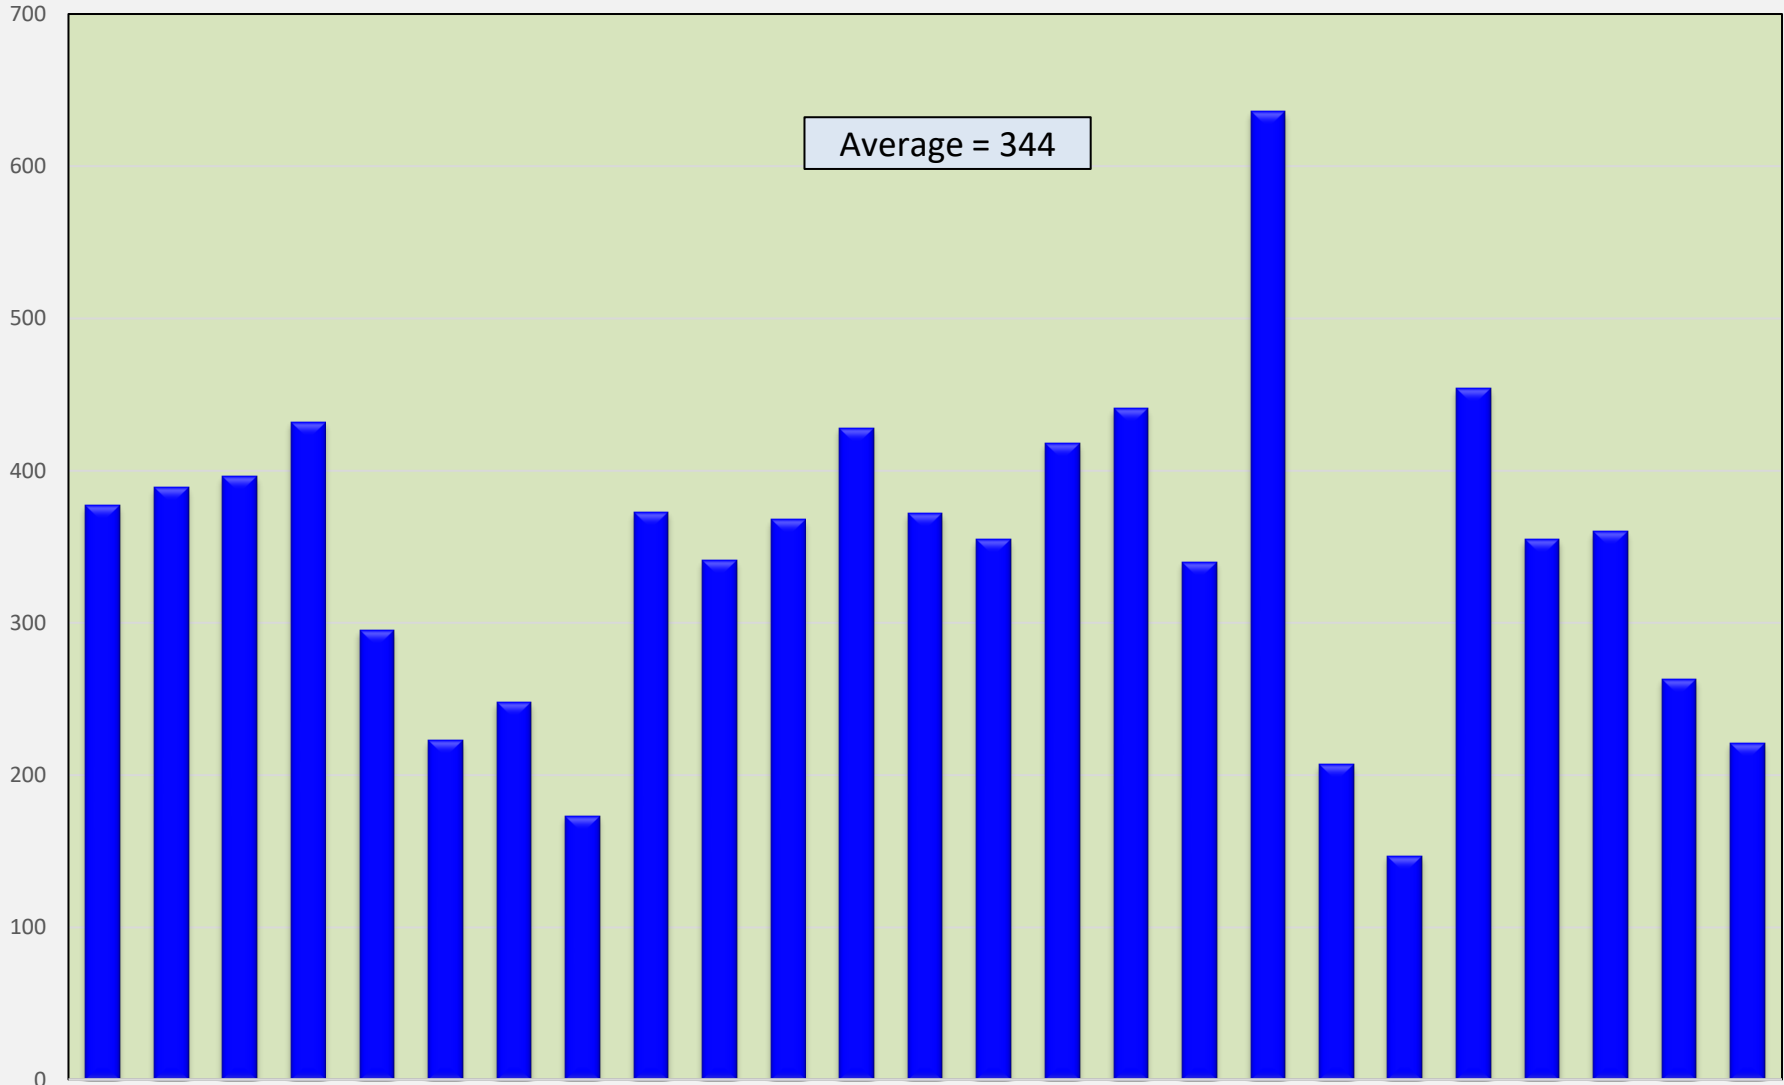

Passenger Journeys each Sunday in 2023 (excludes Halloween)

Average = 344

7 May 14 May 21 May 28 May 4 Jun 11 Jun 18 Jun 25 Jun 2 Jul 9 Jul 16 Jul 23 Jul 30 Jul 6 Aug 13 Aug 20 Aug 27 Aug 3 Sep 10 Sep 17 Sep 24 Sep 1 Oct 8 Oct 15 Oct 22 Oct